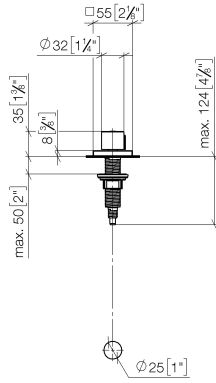

Strainer waste with control handle - Dark Chrome

LOT

10 711 970

- control for single basin
- including adapter for Bowden cable

Fits LOT

	Dark Chrome	10 711 970-19
	Chrome	10 711 970-00
	Brushed Platinum	10 711 970-06
	Platinum	10 711 970-08
	Durabross (23kt Gold)	10 711 970-09
	Brushed Durabross (23kt Gold)	10 711 970-28
	Matte Black	10 711 970-33
	Brushed Champagne (22kt Gold)	10 711 970-46
	Champagne (22kt Gold)	10 711 970-47
	Brushed Chrome	10 711 970-93
	Brushed Dark Platinum	10 711 970-99

10 711 970

mm [inches]

Strainer waste with control handle - Dark Chrome

LOT

10 711 970

Parts for other
finishes can be found
here: [Chrome](#)